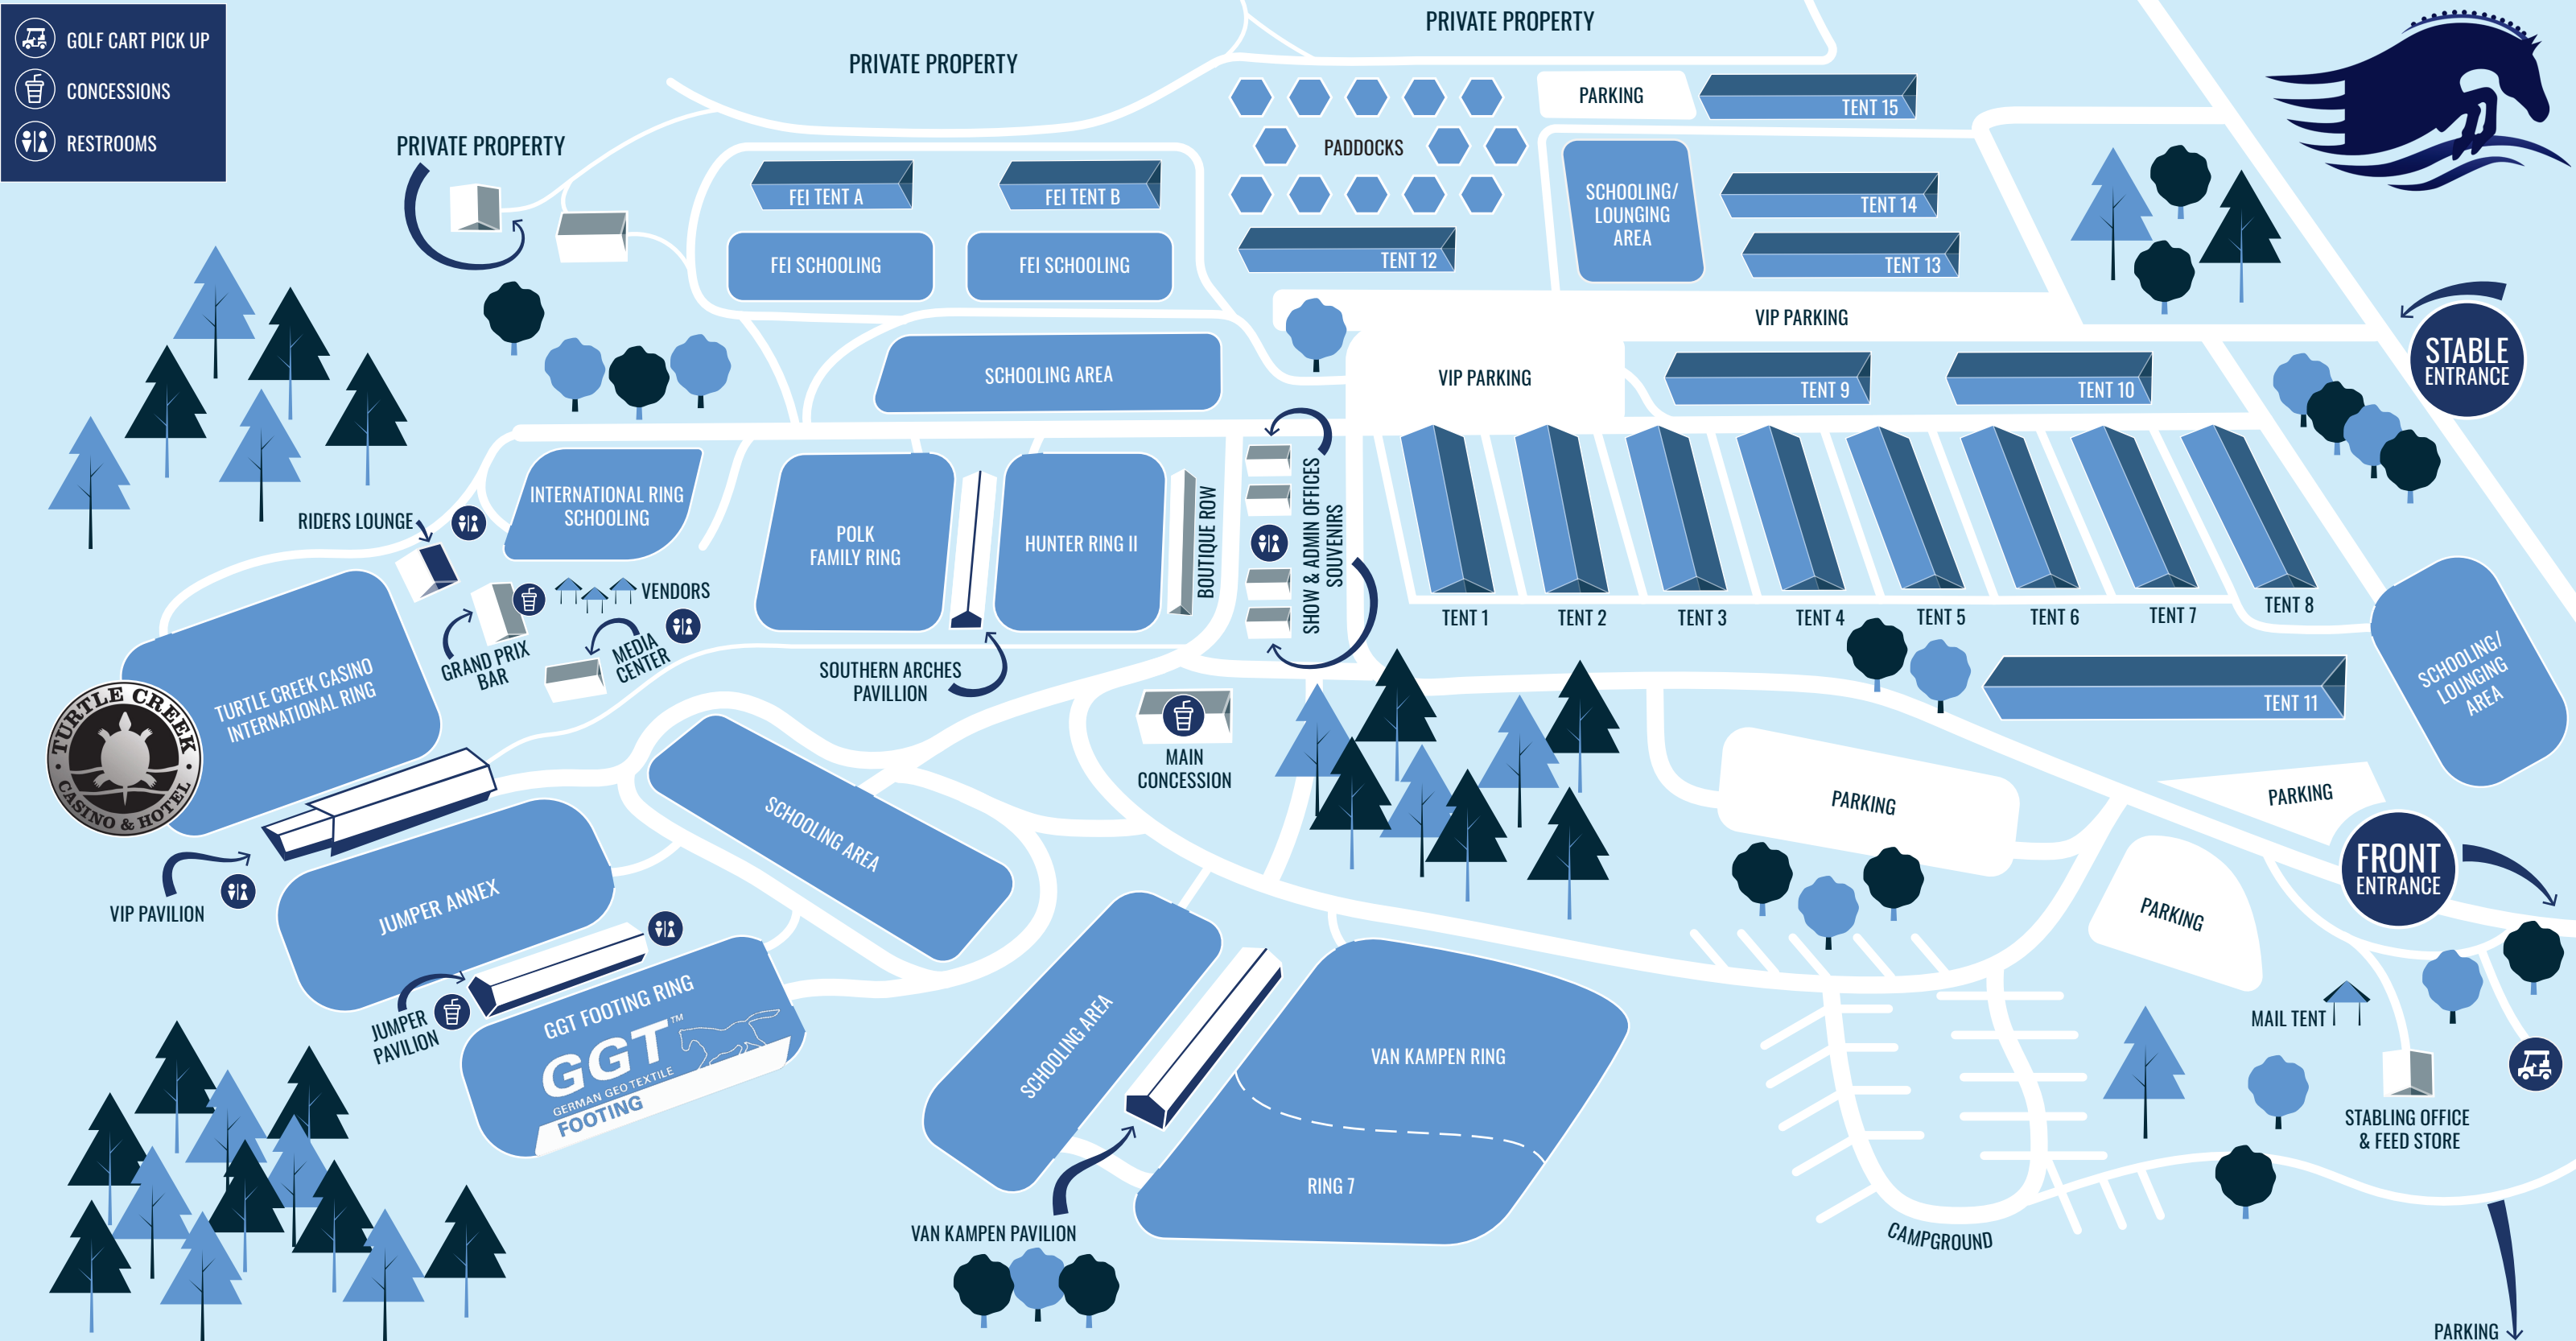

- GOLF CART PICK UP
- CONCESSIONS
- RESTROOMS

FRONT ENTRANCE

STABLE ENTRANCE

PARKING

STABLING OFFICE & FEED STORE

MAIL TENT

CAMPGROUND

PARKING

PARKING

PARKING

MAIN CONCESSION

**SHOW & ADMIN OFFICES
SOUVENIRS**

BOUTIQUE ROW

**SOUTHERN ARCHES
PAVILLION**

**VAN KAMPEN
PAVILLION**

**JUMPER
PAVILLION**

VIP PAVILLION

RIDERS LOUNGE

**GRAND PRIX
BAR**

**MEDIA
CENTER**

VENDORS

**POLK
FAMILY RING**

HUNTER RING II

**INTERNATIONAL RING
SCHOOLING**

SCHOOLING AREA

VIP PARKING

VIP PARKING

PARKING

PADDOCKS

PRIVATE PROPERTY

PRIVATE PROPERTY

PRIVATE PROPERTY

TENT 15

TENT 14

TENT 13

TENT 12

FEI TENT A

FEI TENT B

FEI SCHOOLING

FEI SCHOOLING

**SCHOOLING/
LOUNGING
AREA**

TENT 9

TENT 10

TENT 1

TENT 2

TENT 3

TENT 4

TENT 5

TENT 6

TENT 7

TENT 8

TENT 11

**SCHOOLING/
LOUNGING
AREA**

SCHOOLING AREA

SCHOOLING AREA

VAN KAMPEN RING

RING 7

JUMPER ANNEX

**TURTLE CREEK CASINO & HOTEL
INTERNATIONAL RING**